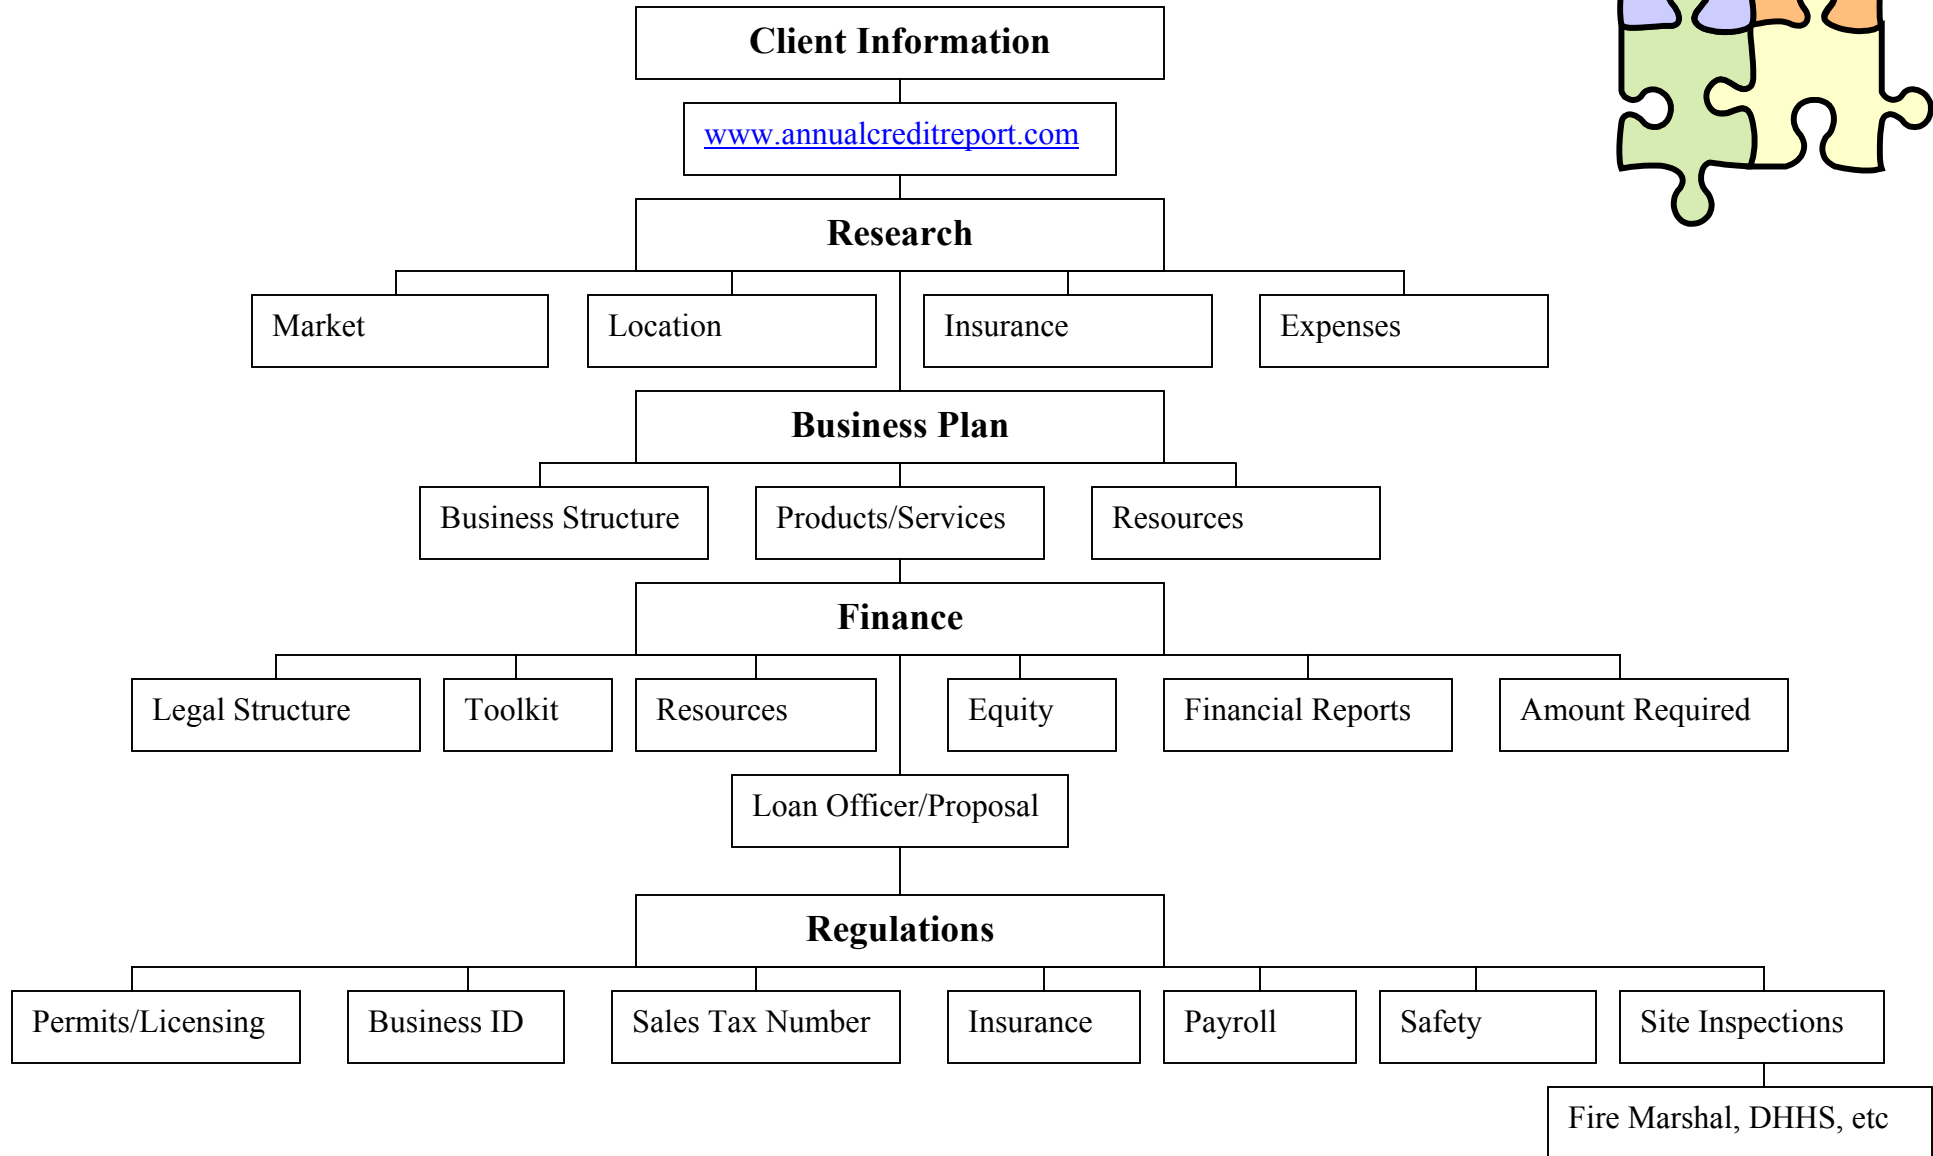

# Business Startup Flow Chart

This flow chart is designed to meet the start up requirements for an average business. Changes are possible to customize the process. It is important that you stay in touch with Boone County Development Agency. Call 402-395-3356